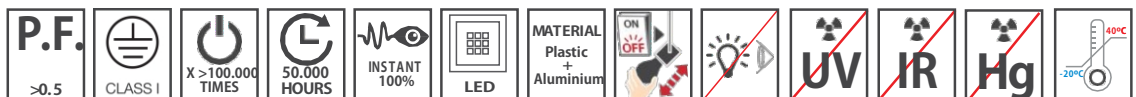

UNDERGROUND Aluminum + IP Driver

2 YEARS

LED BY

Power:	5W
Voltage:	AC85-265V / DC12V / DC24V
Specification:	D120mm x H90mm @95mm
CCT:	2200K/3000K/4000K/6500K/yellow/red/blue/green/RGB
LED:	BRIDGELUX
Material:	Die-casting Aluminum + stainless steel
Protection grade:	IP65
Beam angle:	8° / 15° / 25° / 30° / 45° / 60° / 90°