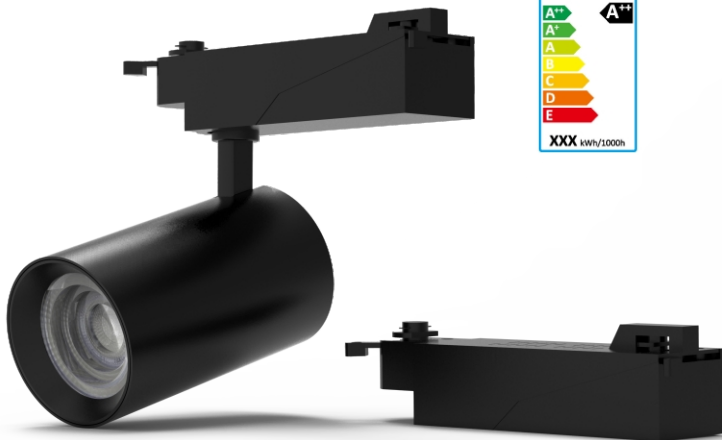

20

LED technology  
Designed and made in AIKO

**RAZE**  
Aluminum + PC  
**2 YEARS**

V 85-265V ~50/60Hz NO FLICKER Ra >80 NO DIM 24° Material IP20 COB LED

Code	Power	Size	LEDs	Lum. Flux	Lum. Efficiency	CRI	PF	Pcs/ Outbox
AK-4612	12W	65x110	COB 1pcs	1260lm	105lm/W	80	0.5	20/1
AK-4620	20W	80x100	COB 1pcs	2100lm	105lm/W	80	0.5	20/1
AK-4635	35W	80x120	COB 1pcs	3675lm	105lm/W	80	0.5	20/1