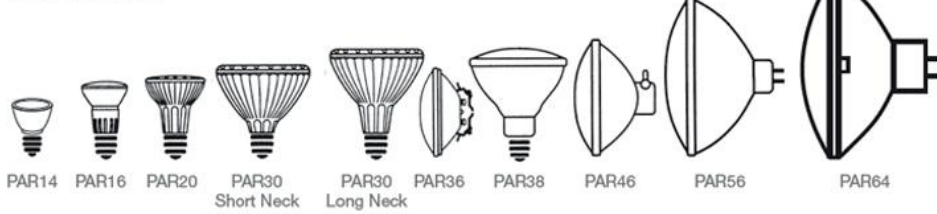

**TECHNICAL
INFORMATION
AND
REFERENCES**

PAR SERIES

SPECIALTY

LINESTRA

LINEAR FLUORESCENTS

COMPACT FLUORESCENT COILS

COMPACT FLUORESCENT PLUG IN LAMPS