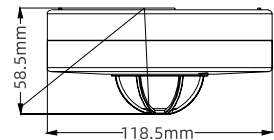

► **INFRARED MOTION SENSOR**

AK-S01A 1*detector

Power Source: 220-240V/AC 100-130V/AC 50/60Hz

Rated Load: Max. 1200W (220-240V/AC)
800W (100-130V/AC)
300W (220-240V/AC)
200W (100-130V/AC)

Detector Range: 360°

Detector Distance: 8m Max(<24° C)

Time Delay: 10±3 sec ~10 min±2min (adjustable)

Ambient light: < 3-daylight (adjustable)

AK-S01B 3*detector

Power Source: 220-240V/AC 100-130V/AC 50/60Hz

Rated Load: Max. 1200W (220-240V/AC)
800W (100-130V/AC)
300W (220-240V/AC)
200W (100-130V/AC)

Detector Range: 360°

Detector Distance: 16m Max(<24° C)

Time Delay: 10±3 sec ~10 min±2min (adjustable)

Ambient light: < 3-daylight (adjustable)

AK-S02A

Power Source: 220-240V/AC 100-130V/AC 50/60Hz

Rated Load: Max. 1200W (220-240V/AC)
800W (100-130V/AC)
300W (220-240V/AC)
200W (100-130V/AC)

Detector Range: 360°

Detector Distance: 6m Max(<24° C)

Time Delay: 10±2 sec ~7 min±2min (adjustable)

Ambient light: < 10-2000LUX (adjustable)