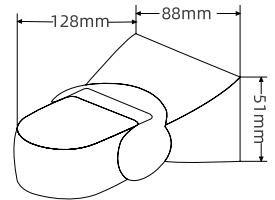

AK-S11

Power Source: 220-240V/AC 100-130V/AC 50/60Hz
Rated Load: Max. 1200W (220-240V/AC)
800W (100-130V/AC)
300W (220-240V/AC)
200W (100-130V/AC)
Detector Range: 180°
Detector Distance: 12m Max(<24° C)
Time Delay: 10sec±3sec to 15min±2min
Ambient light: < 3-2000lux (adjustable)
IP44