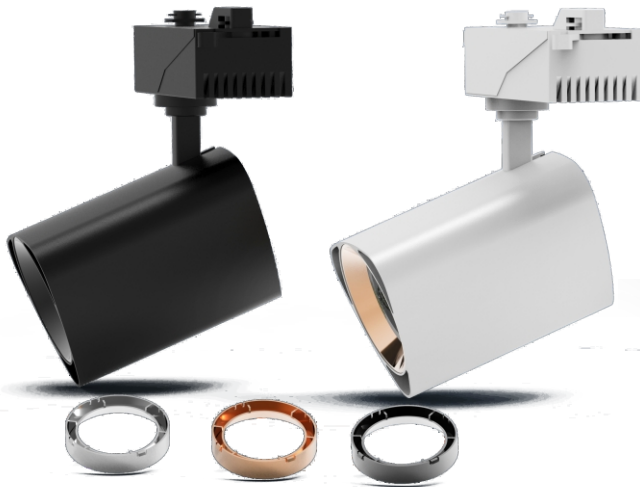

TRACK LIGHT 6
Aluminum heat sink

2 YEARS

Code	Power	Size	LEDs	Lum. Flux	Lum. Efficiency	CRI	PF	Pcs/ Outbox
AK-TL818/12	12W	63x110	1pc	1080lm	90lm/W	80	0.5	20/1
AK-TL818/20	20W	77x120	1pc	1800lm	90lm/W	80	0.5	20/1
AK-TL818/30	30W	88x140	1pc	2700lm	90lm/W	80	0.5	20/1