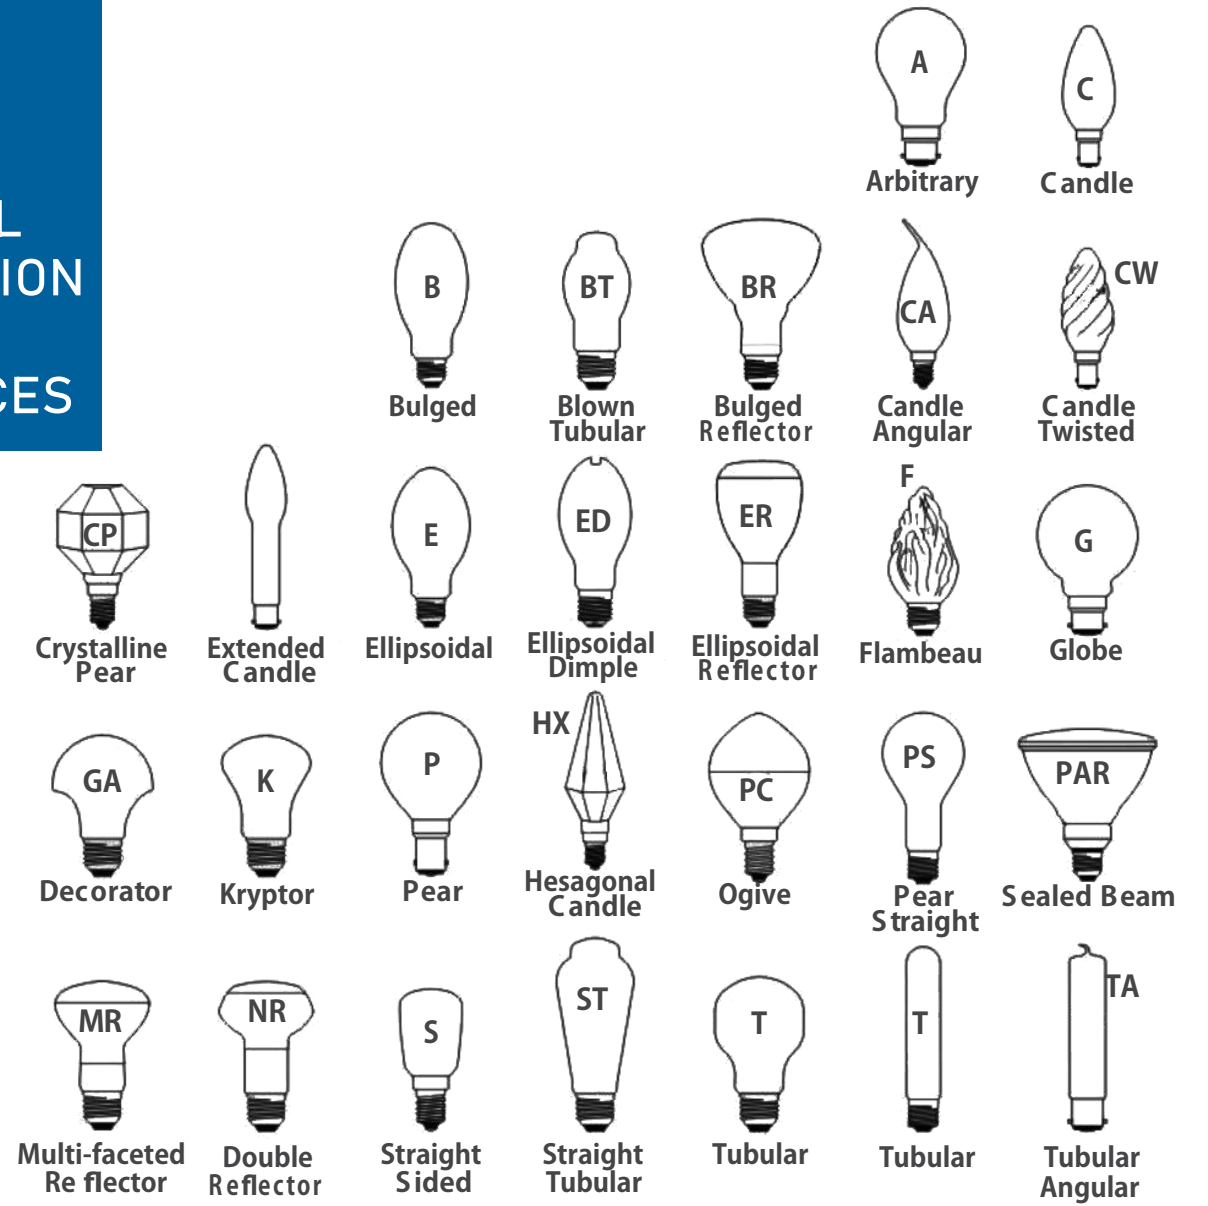

**TECHNICAL
INFORMATION
AND
REFERENCES**