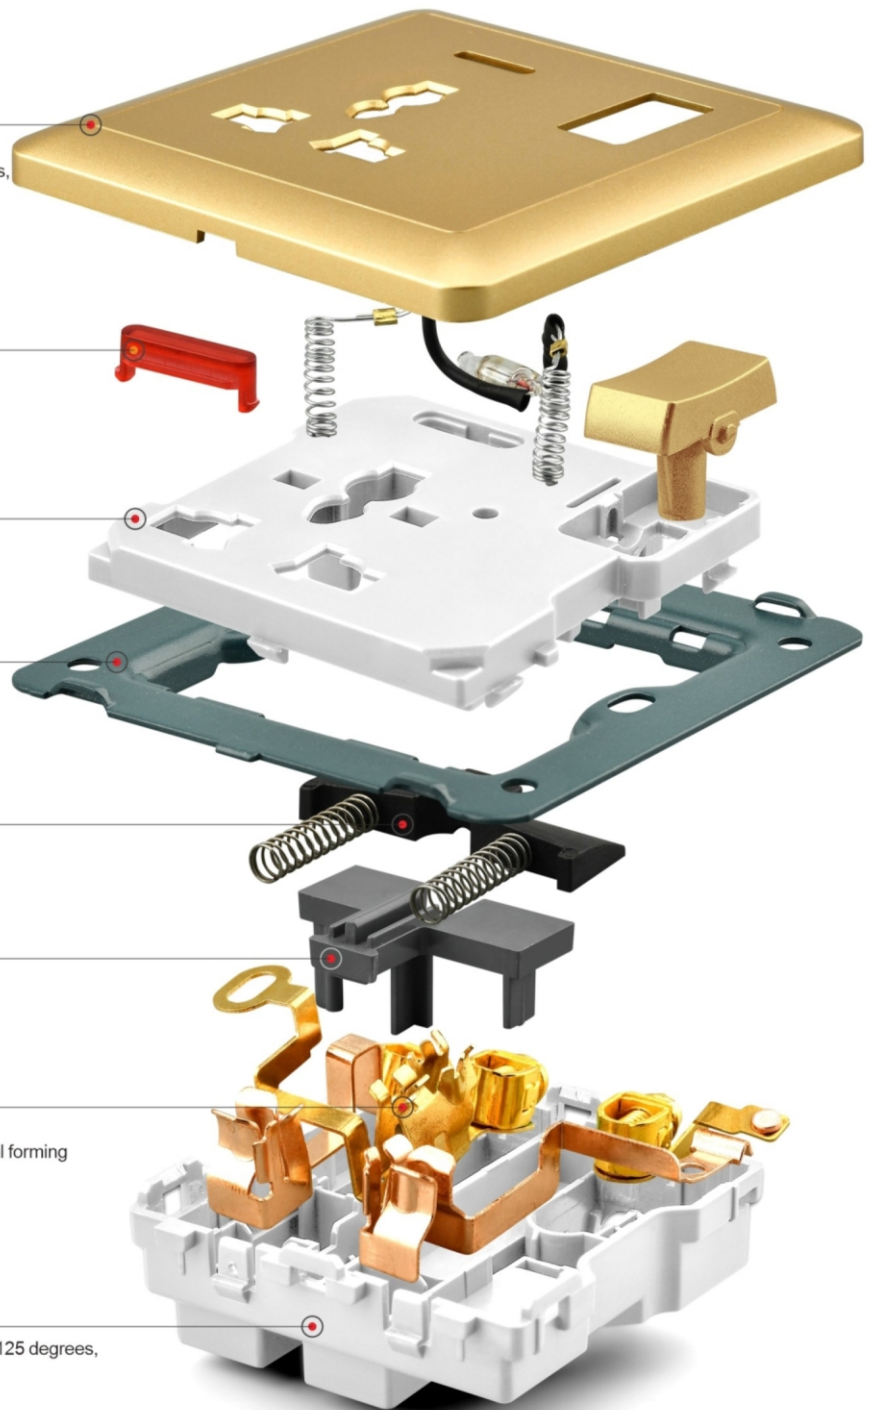

SOCKETS & SWITCHES

PC
Flame
Retardant
Panel

PC Flame Retardant Panel

V-0 flame retardant grade PC material
After burning an open flame twice for 10 seconds,
the flame goes out within 30 seconds
and the combustible drops.

Light Indicator

Soft light display effect,
Warm reminder at night.

PC Flame Retardant Cover

PC flame retardant cover
Top PC flame retardant material anti-aging,
Effectively prevent fire.

High Quality Metal Steel Frame

Thick steel frame,safety and stable.

Safety Door

Child safety door,prevent single pole insertion.

High Precision Buckle

Accutate clasp,safety and stable.

Tin Phosphor Bronze Internals

6mm*0.7mm,more thicker,more wider
Lengthening,high precision nickel plating,integral forming
phosphor bronze,high power.

High Grade PC Backside

Hot filament test 850 degrees,ball pressure test 125 degrees,
Use of high quality PC materials.

Other
Equipments