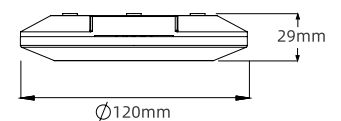

AK-S09A

Power Source: 220-240V/AC 100-130V/AC 50/60Hz
Rated Load: Max. 2000W (220-240V/AC)
1000W (100-130V/AC)
1000W (220-240V/AC)
500W (100-130V/AC)
Detector Range: 360°
Detector Distance: 6m Max(<24° C)
Time Delay: 10sec±3sec ~7 min±2min (adjustable)
Ambient light: < 3-2000LUX (adjustable)