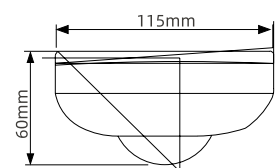

Detector Range: 360°

Detector Distance: 6m Max(<24° C)

Time Delay: 10±2 sec ~7 min±2min (adjustable)

Ambient light: < 10-2000LUX (adjustable)