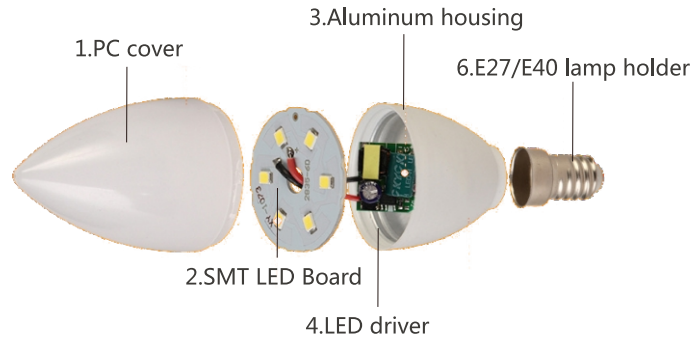

LED CANDLE
PBT + Aluminum

2 YEARS

Code	Power	Size	LEDs	Lum. Flux	Lum. Efficiency	CRI	PF	Pcs/ Outbox	Outbox Dimensions
AK-BC3705	5W	C37	SMD2835 7pcs	525lm	105lm/W	80	0.5	100/1	39x20x28cm
AK-BC3708	8W	C37	SMD2835 9pcs	840lm	105lm/W	80	0.5	100/1	39x20x28cm
AK-BC3705A	5W	CA37	SMD2835 7pcs	525lm	105lm/W	80	0.5	100/1	39x20x22cm
AK-BC3708A	8W	CA37	SMD2835 9pcs	840lm	105lm/W	80	0.5	100/1	39x20x22cm

CRYSTO
Aluminum

2 YEARS

Code	Power	Size	LEDs	Lum. Flux	Lum. Efficiency	CRI	PF	Pcs/ Outbox	Outbox Dimensions
AK-BC3707	7W	C37	SMD2835 42pcs	735lm	105lm/W	80	0.5	100/1	50x50x17cm
AK-BC3710	10W	C37	SMD2835 56pcs	1050lm	105lm/W	80	0.5	100/1	50x50x17cm
AK-BC3707A	7W	C37	SMD2835 42pcs	735lm	105lm/W	80	0.5	100/1	50x50x17cm
AK-BC3710S	10W	C37	SMD2835 56pcs	1050lm	105lm/W	80	0.5	100/1	50x50x17cm