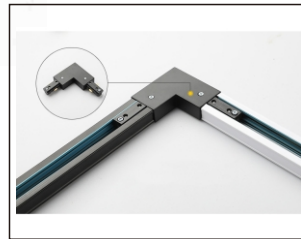

P.F. >0.5 CLASS II X >100,000 TIMES 25,000 HOURS INSTANT 100% SMD LED MATERIAL Plastic + Aluminium ON/OFF < 6" UV IR Hg

AIKO  
SHOW time

1. variety of connectors makes the installation more flexible and convenient. It can meet various lighting requirements and also optimize the building' s lighting effects.  
2. Haotai' s lighting track system is easy to use and more safety. Each series has equipped with I Connector, L Connector, T Connector, X Connector and Flexible Connector in right & left version.