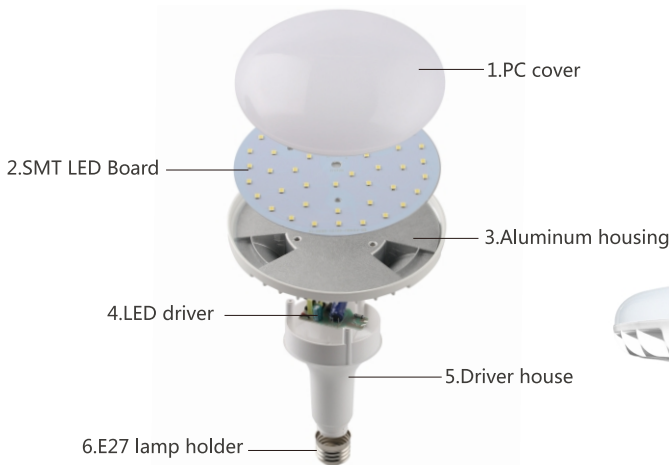

Code	Power	Size	LEDs	Lum. Flux	Lum. Efficiency	CRI	PF	Pcs/ Outbox	Outbox Dimensions
AK-BT8020	20W	D80x150	SMD2835 24pcs	2100lm	105lm/W	80	0.5	40/1	42x34x32cm
AK-BT10030	30W	D100x180	SMD2835 36pcs	3150lm	105lm/W	80	0.5	40/1	53x43x42cm
AK-BT12040	40W	D120x210	SMD2835 48pcs	4200lm	105lm/W	80	0.5	25/1	63x63x25cm
AK-BT12050	50W	D120x210	SMD2835 63pcs	5250lm	105lm/W	80	0.5	25/1	63x63x25cm
AK-BT12060	60W	D120x220	SMD2835 75pcs	6300lm	105lm/W	80	0.5	15/1	63x39x26cm
AK-BT13575	75W	D135x258	SMD2835 96pcs	7875lm	105lm/W	80	0.5	8/1	57x29x30cm
AK-BT150100	100W	D150x273	SMD2835 120pcs	10500lm	105lm/W	80	0.5	8/1	63x32x30cm