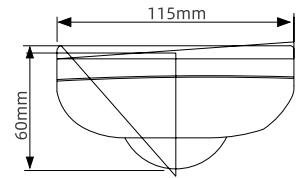

AK-S02B

Power Source: 220-240V/AC 100-130V/AC 50/60Hz
Rated Load: Max. 1200W (220-240V/AC)
800W (100-130V/AC)
300W (220-240V/AC)
200W (100-130V/AC)

Detector Range: 360°
Detector Distance: 6m Max(<24° C)
Time Delay: 5sec ~6min±1min (adjustable)
Ambient light: < 10-2000LUX (adjustable)