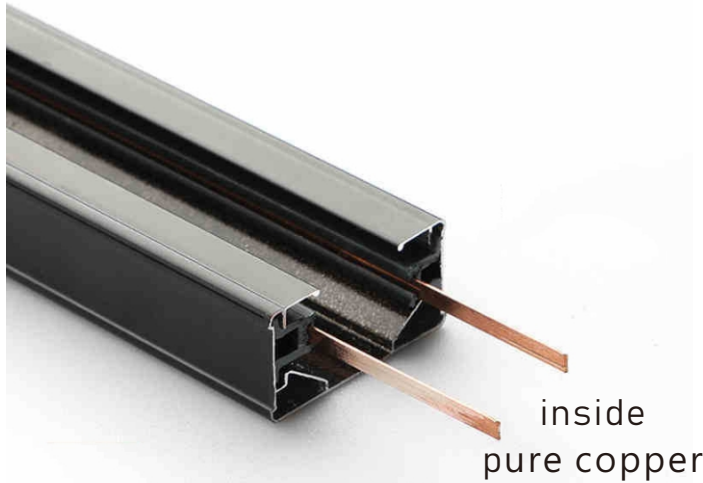

P.F. >0.5 CLASS II X >100,000 TIMES 25,000 HOURS INSTANT 100% SMD LED MATERIAL Plastic + Aluminium ON/OFF < 6" UV IR Hg

AIKO  
SHOW time

1. variety of connectors makes the installation more flexible and convenient. It can meet various lighting requirements and also optimize the building' s lighting effects.  
2. Haotai' s lighting track system is easy to use and more safety. Each series has equipped with I Connector, L Connector, T Connector, X Connector and Flexible Connector in right & left version.