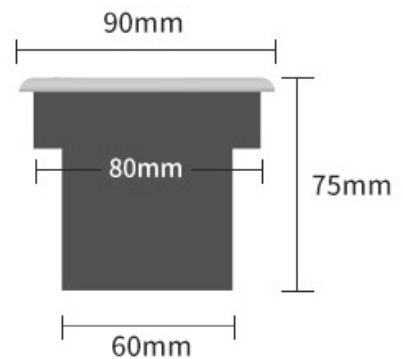

UNDERGROUND
Aluminum + IP Driver

2 YEARS

LED BY
bridgelux

Power:	1W/ 4W/ 9W/ 16W/ 24W/ 36W
Voltage:	AC85-265V / DC12V / DC24V
Specification:	
CCT:	2200K/3000K/4000K/6500K/yellow/red/blue/green/RGB
LED:	BRIDGELUX
Material:	Die-casting Aluminum + stainless steel
Protection grade:	IP65
Beam angle:	8° /15° /25° /30° /45° /60° /90°