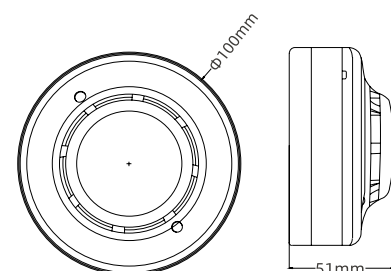

Power Supply:DC 12V~24V
Static Current:<60 μA
Working Current:38mA
Work Temperature: -10° C~+40° C
Working Humidity:<93%RH