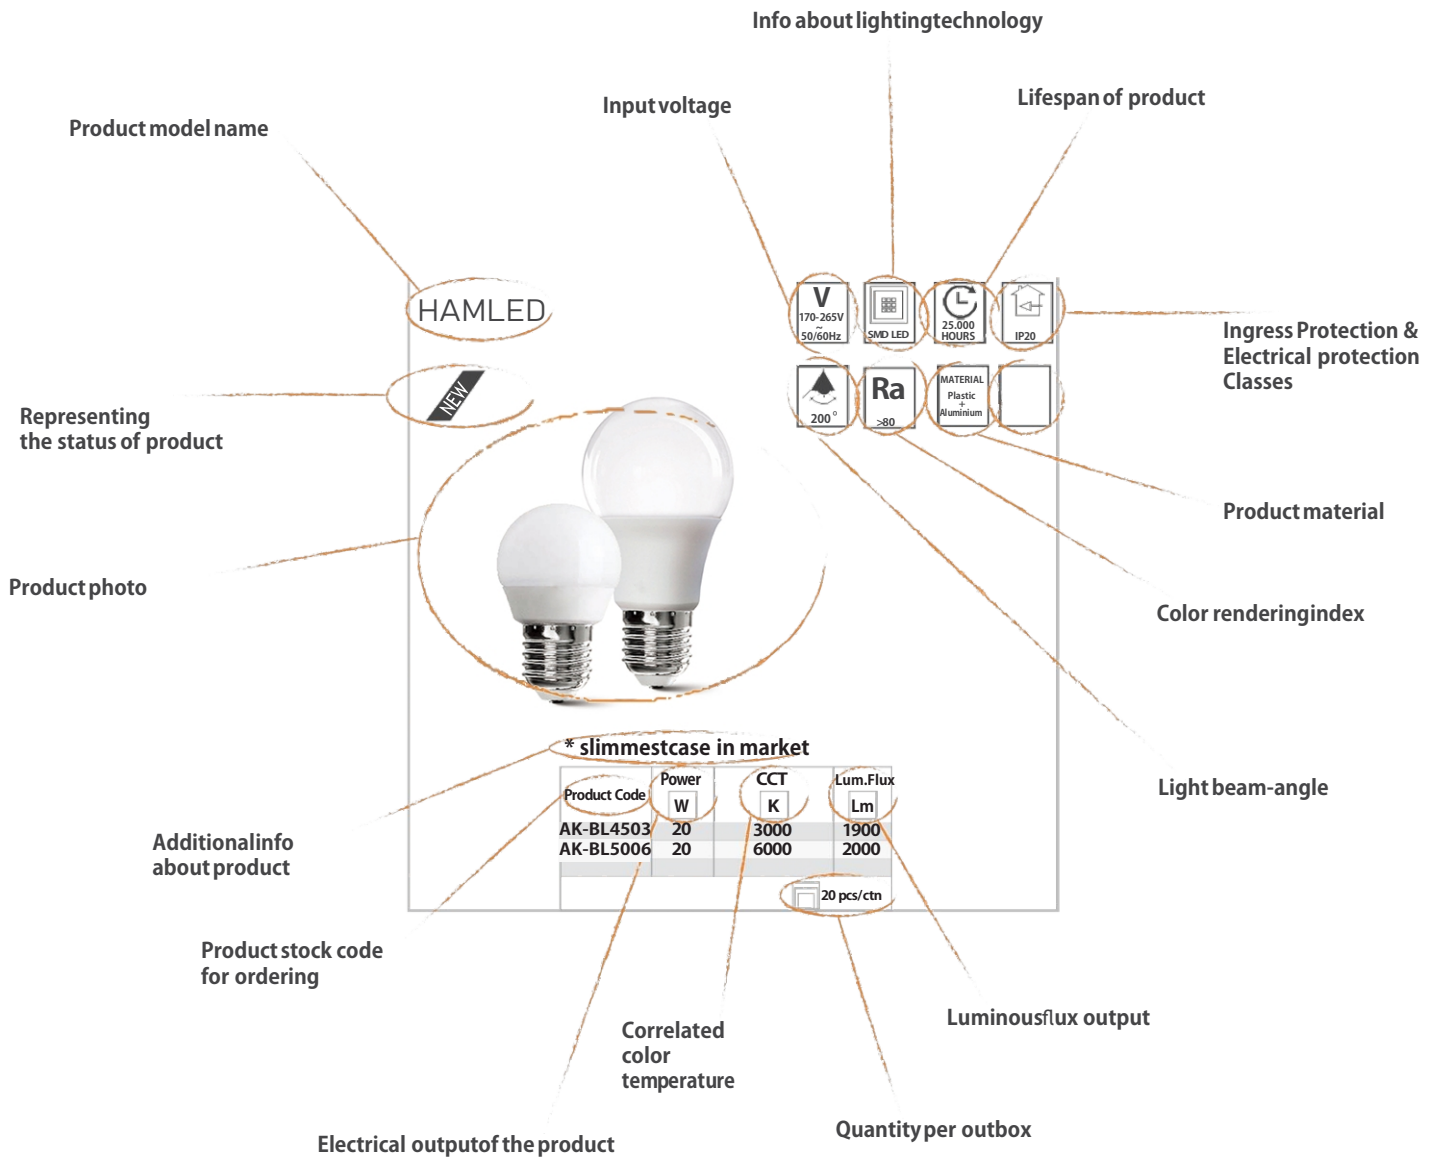

HOW TO USE THIS CATALOG