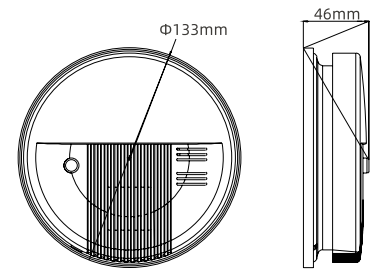

DC power: power:DC 9V
Static Current: <10uA
Alarm Current:<12mA
Low Voltage Alarm: 6.5-7.5V
AC power: power: 110V/AC or 220V/AC
Current:<25 mA
Alarm sonority:> 85 db (3m)

AK-SM68D