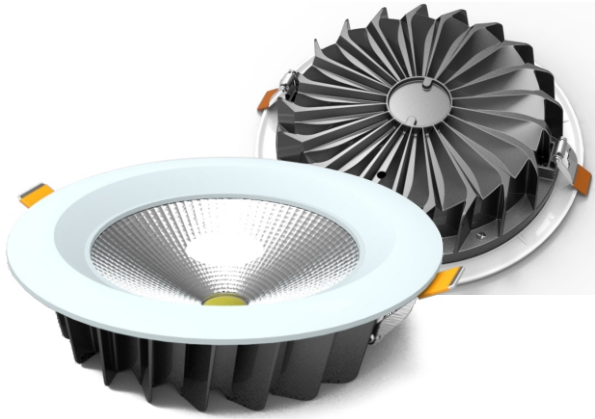

DOWN LIGHT
COB Aluminum

2 YEARS

Code	Power	Size	LEDs	Lum. Flux	Lum. Efficiency	CRI	PF	Pcs/ Outbox	Outbox Dimensions
AK-D016/7	7W	D90	1pc	700lm	100lm/W	80	0.5	100/1	53x29.5x44cm
AK-D016/10	10W	D120	1pc	1000lm	100lm/W	80	0.5	50/1	65x39.5x29cm
AK-D016/15	15W	D170	1pc	1500lm	100lm/W	80	0.5	20/1	36.5x29.5x38cm
AK-D016/30	30W	D220	1pc	3000lm	100lm/W	80	0.9	20/1	58x47x26cm