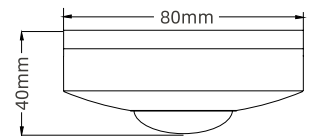

AK-S03A 1* detector

Power Source: 220-240V/AC 100-130V/AC 50/60Hz
Rated Load: Max. 1200W (220-240V/AC)
800W (100-130V/AC)
300W (220-240V/AC)
200W (100-130V/AC)

Detector Range: 360°
Detector Distance: 8m Max(<24° C)
Time Delay: 10sec±3sec ~10min±2min (adjustable)
Ambient light: < 3-2000LUX (adjustable)