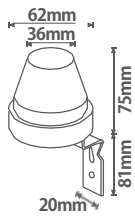

**PHOTOSENSOR
PHS-2**