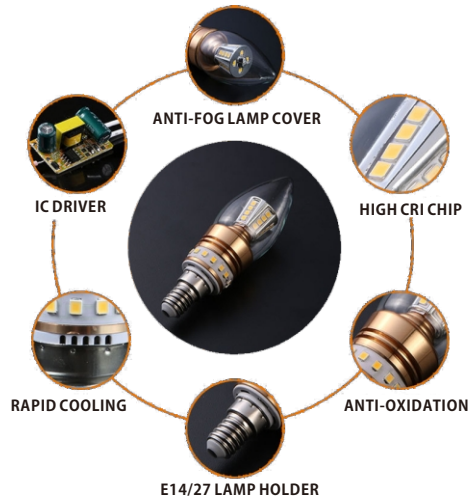

P.F. >0.5 CLASS II X >100,000 TIMES 25,000 HOURS INSTANT 100% SMD LED MATERIAL Plastic + Aluminium ON-OFF < 6" UV IR Hg -20°C 40°C

**LED CANDLE**  
PBT + Aluminum

**2 YEARS**

Code	Power	Size	LEDs	Lum. Flux	Lum. Efficiency	CRI	PF	Pcs/ Outbox	Outbox Dimensions
AK-BC3705	5W	C37	SMD2835 7pcs	525lm	105lm/W	80	0.5	100/1	39x20x28cm
AK-BC3708	8W	C37	SMD2835 9pcs	840lm	105lm/W	80	0.5	100/1	39x20x28cm
AK-BC3705A	5W	CA37	SMD2835 7pcs	525lm	105lm/W	80	0.5	100/1	39x20x22cm
AK-BC3708A	8W	CA37	SMD2835 9pcs	840lm	105lm/W	80	0.5	100/1	39x20x22cm