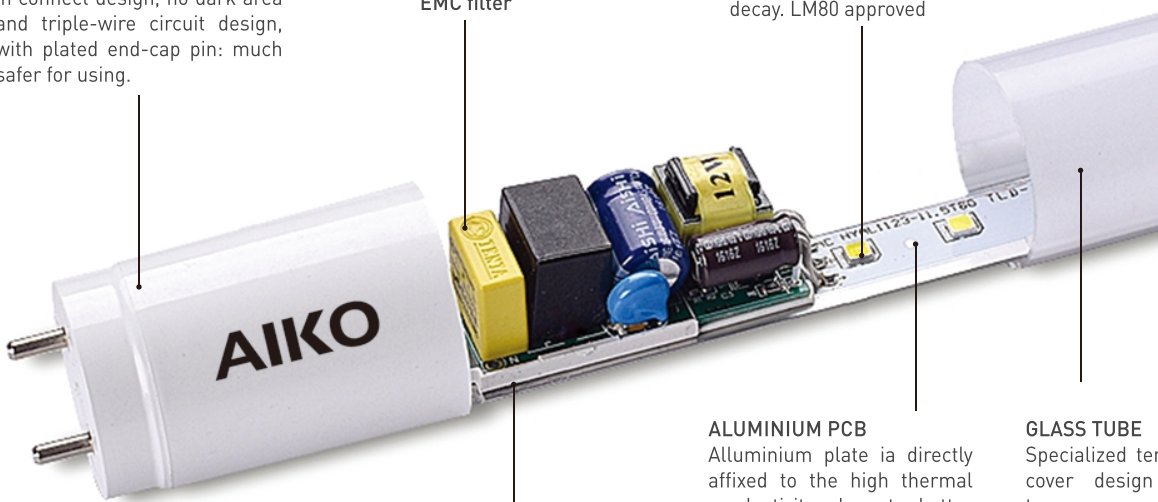

END CAPS

High quality G13 end-cap, fire-rated PC materials, plug-in connect design, no dark area and triple-wire circuit design, with plated end-cap pin: much safer for using.

EMC filter

ADVANCED SMD2835 LED

Supplied by a Famous LED packaging Brand. 99.99% golden wire and cooper holder to make the LED's assure long lifespan and low light decay. LM80 approved

IC DRIVER

high power constant-current driver, high PF, good heat dissipation, stability and longer lifespan. Strictly follow IEC safety and EMC requirements.

ALUMINIUM PCB

Aluminium plate is directly affixed to the high thermal conductivity glass to better heat dissipation. High viscosity & thermal dissipation silicon glue is adopted

GLASS TUBE

Specialized tempered glass cover design allows high transparency of more than 90%, optimal light distribution and smooth visual effect with reduced glare, no light transmission decay and bending, dust-proof, 320 degree beam.

ALUMINUM + PC TUBE

Built-in aluminum casing has the advantage that the aluminium directly contacts the PCB. This gives it great heat dissipation and also provides good structural support. High grade PC cover, light transmittance: >94%.

NANO PLASTIC TUBE

Nano-plastic material allows for the beam angle of the light to be more evenly spread, reducing glare and causing the light to appear softer. The luminous efficiency of nano-plastic light can reach 92%. That means that the nano-plastic tubes provide 5-12% more lumens than tubes with PC lenses.