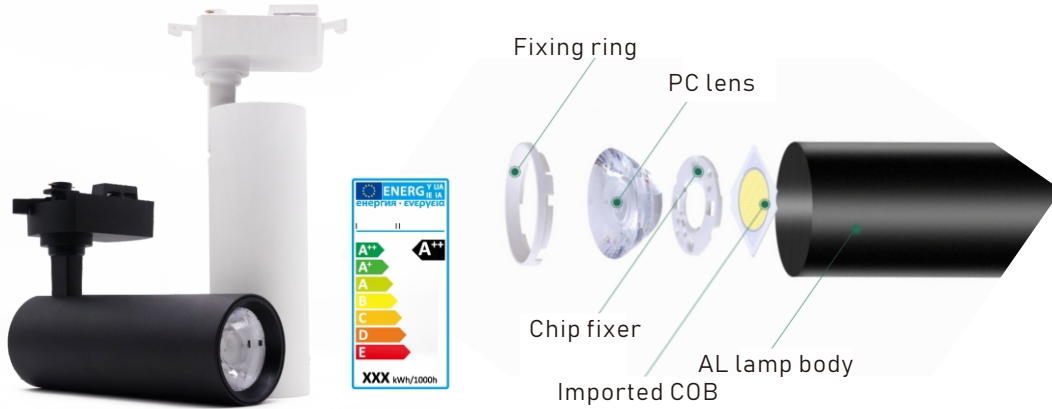

HEVO
Aluminum heat sink
2 YEARS

V 85-265V 50/60Hz NO FLICKER Ra >80 NO DIM 60° Material IP20 COB LED

Code	Power	Size	LEDs	Lum. Flux	Lum. Efficiency	CRI	PF	Pcs/ Outbox
AK-TL1005/12	12W	63x119mm	1pc	1080lm	90lm/W	80	0.5	20/1
AK-TL1005/20	20W	63x150mm	1pc	1800lm	90lm/W	80	0.5	20/1
AK-TL1005/30	30W	63x180mm	1pc	2700lm	90lm/W	80	0.5	20/1
AK-TL1005/36	36W	73x190mm	1pc	3240lm	90lm/W	80	0.5	20/1