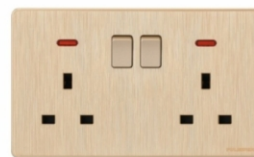

F85-G-06D
Double 13A switched socket
with neon