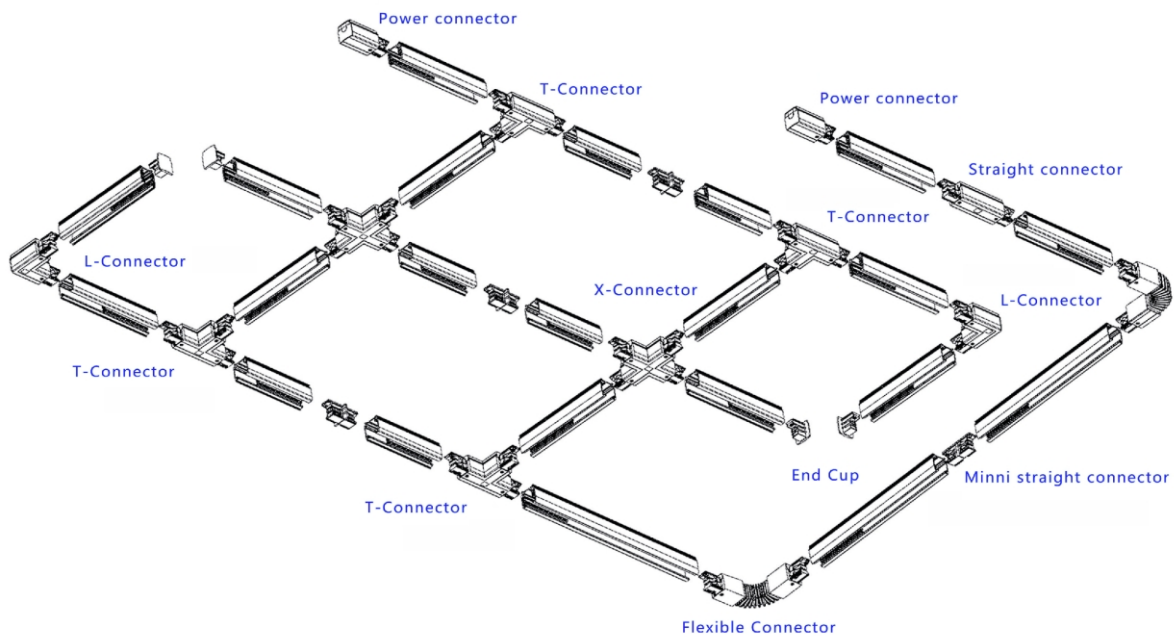

P.F. >0.5 CLASS II X >100,000 TIMES 25,000 HOURS INSTANT 100% SMD LED MATERIAL Plastic + Aluminium ON/OFF < 6" UV IR Hg

AIKO  
SHOW time

1. variety of connectors makes the installation more flexible and convenient. It can meet various lighting requirements and also optimize the building' s lighting effects.  
2. Haotai' s lighting track system is easy to use and more safety. Each series has equipped with I Connector, L Connector, T Connector, X Connector and Flexible Connector in right & left version.