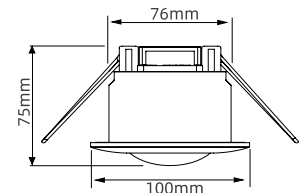

AK-S07 1*3 detector

Power Source: 220-240V/AC 100-130V/AC 50/60Hz
Rated Load: Max. 1200W (220-240V/AC)
800W (100-130V/AC)
300W (220-240V/AC)
200W (100-130V/AC)
Detector Range: 360°
Detector Distance: 16m Max(<24° C)
Time Delay: 10sec±3sec ~7 min±2min (adjustable)
Ambient light: < 3-2000LUX (adjustable)