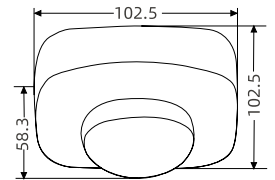

AK-S10 1*4 detector

Power Source: 220-240V/AC 100-130V/AC 50/60Hz
Rated Load: Max. 2000W (220-240V/AC)
1000W (100-130V/AC)
1000W (220-240V/AC)
500W (100-130V/AC)
Detector Range: 360°
Detector Distance: 20m Max(<24° C)
Time Delay: 10sec±3sec ~ 7 min±2min (adjustable)
Ambient light: < 3-2000LUX (adjustable)