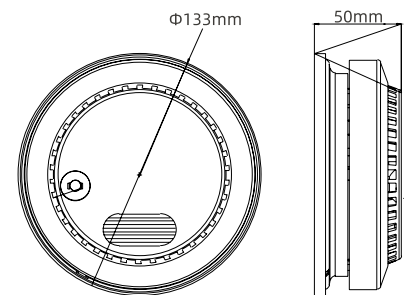

DC power: power:DC 9V
Static Current: <10uA
Alarm Current:<10mA
Low Voltage Alarm: 7V±0.5V
AC power: power: 110V/AC or 220V/AC
Current:<25 mA
Alarm sonority:> 85 db (3m)

AK-SM68E