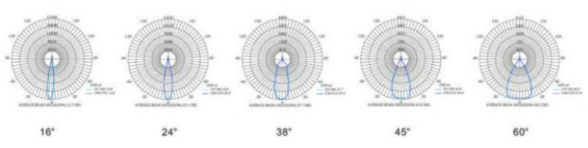

ZOOM 2
Zooming beam

2 YEARS

V 85-265V 50/60Hz	Zooming	Ra >80	NO DIM	15-60°	AL Material	IP20	COB LED

Code	Power	Size	LEDs	Lum. Flux	Lum. Efficiency	CRI	PF	Pcs/ Outbox
AK-TL1001Z/12	12W	80x120	1pc	1080lm	90lm/W	80	0.5	20/1
AK-TL1001Z/20	20W	80x150	1pc	1800lm	90lm/W	80	0.5	20/1
AK-TL1001Z/30	30W	80x170	1pc	2700lm	90lm/W	80	0.5	20/1

24

P.F. >0.5	CLASS II	X > 100,000 TIMES	25,000 HOURS	INSTANT 100%	COB LED	MATERIAL Plastic + Aluminium	ON / OFF	NO DIM	NO DIM	< 6"	NO DIM	UV	IR	Hg	40°C