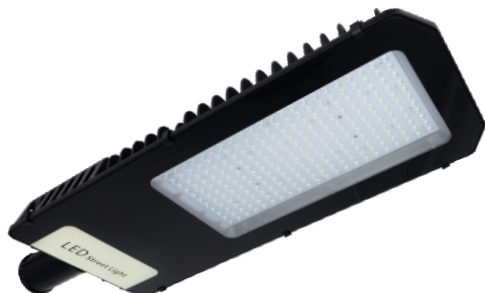

APPLICATION

PILOT
Aluminum + IP Driver

3 YEARS

V 85-265V ~50/60Hz

50,000 HOURS

Ra >80

NO DIM

140°

Material

IP66

SMDLED

Code	Power	CRI	LEDs	Lum. Flux	Lum. Efficiency	Size	PF	Pcs/ Outbox	Outbox Dimensions
AK-R006/50	50W	80	SMD3030 60pcs	6000lm	120lm/W	42.5x17.3x7.5	0.9	10/1	46.5x38x45.5cm
AK-R006/100	100W	80	SMD3030 120pcs	12000lm	120lm/W	50.6x21.2x7.25	0.9	6/1	46x28x53cm
AK-R006/150	150W	80	SMD3030 180pcs	18000lm	120lm/W	60.2x22.7x7.7	0.9	4/1	62x41x25.5cm
AK-R006/200	200W	80	SMD3030 240pcs	24000lm	120lm/W	65.5x24.2x7.2	0.9	1/1	66.5x25.5x10.5cm
AK-R006/250	250W	80	SMD3030 300pcs	30000lm	120lm/W	81.6x30x8.1	0.9	1/1	86x33.5x11cm

P.F. >0.9 CLASS I X >100,000 TIMES 25,000 HOURS INSTANT 100% SMD LED MATERIAL Plastic + Aluminium ON/OFF < 6" UV IR Hg