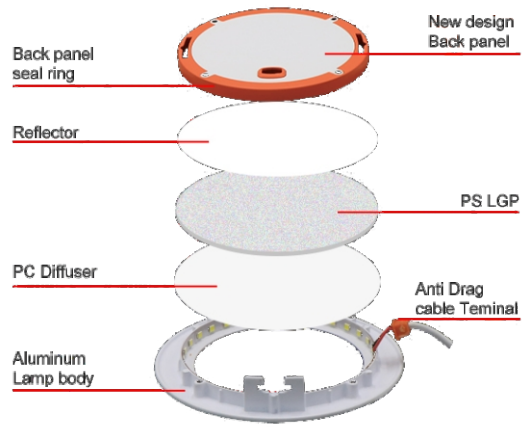

AIKO

LED SOLUTIONS