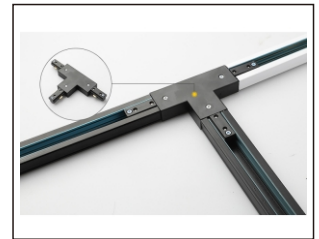

P.F. >0.5 CLASS II X >100,000 TIMES 25,000 HOURS INSTANT 100% SMD LED MATERIAL Plastic + Aluminium ON/OFF < 6" UV IR Hg

AIKO  
SHOW time

1. variety of connectors makes the installation more flexible and convenient. It can meet various lighting requirements and also optimize the building' s lighting effects.  
2. Haotai' s lighting track system is easy to use and more safety. Each series has equipped with I Connector, L Connector, T Connector, X Connector and Flexible Connector in right & left version.