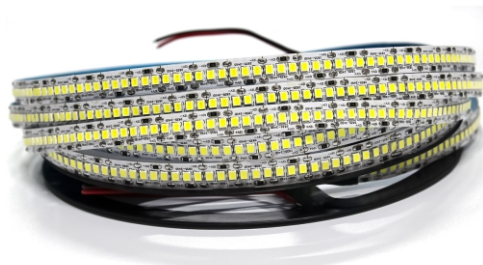

**LED STRIP AC**  
220V-240V

Code	Power	Color	m/roll	roll/CTN	Outbox Dimensions
2835-12MM-180-0.2	10W/M	Cool white Warm white Natural white Golden	100	1	33x33x24cm

**LED STRIP DC**  
12/24V

Code	Power	Color	m/roll	roll/CTN	Outbox Dimensions
3038-240D-10MM 0.2W	15W/M	Cool white Warm white Natural white Golden	5	100	33x33x24cm