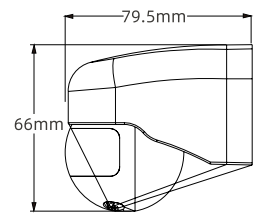

AK-S15A

Power Source: 220-240V/AC 100-130V/AC 50/60Hz
Rated Load: Max. 800W (220-240V/AC)
500W (100-130V/AC)
200W (220-240V/AC)
100W (100-130V/AC)
Detector Range: 180°
Detector Distance: 12m Max(<24° C)
Time Delay: 8sec±3sec to 7min±2min (adjustable)
Ambient light: < 3-2000lux (adjustable)
IP44