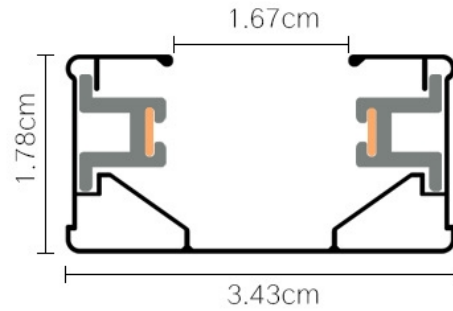

1. variety of connectors makes the installation more flexible and convenient. It can meet various lighting requirements and also optimize the building' s lighting effects.
2. Haotai' s lighting track system is easy to use and more safety. Each series has equipped with I Connector, L Connector, T Connector, X Connector and Flexible Connector in right & left version.