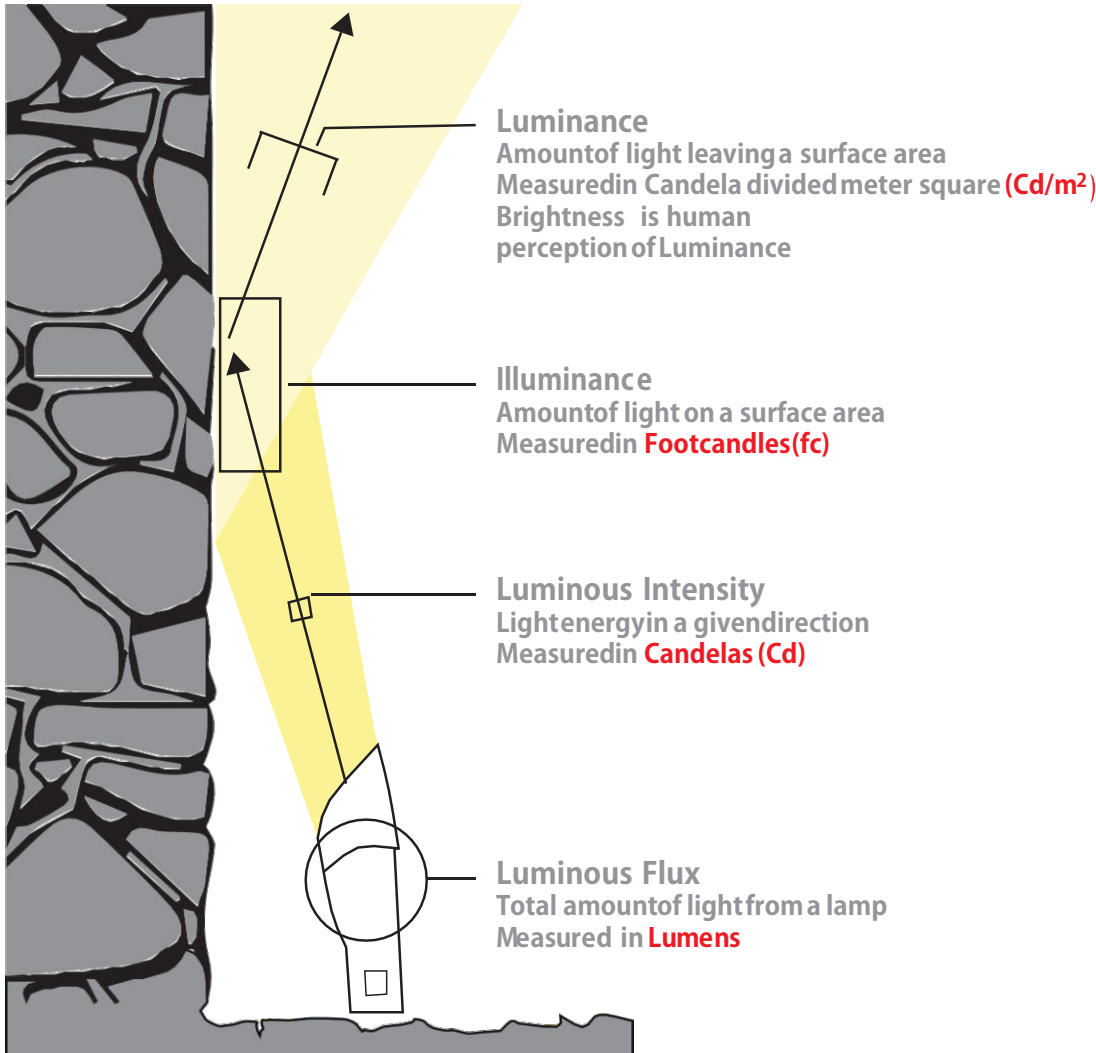

TECHNICAL
INFORMATION
AND
REFERENCES

COLOR TEMPERATURE SCALE and APPLICATIONS

Color Temperature	2700 Kelvin	3000 Kelvin	3500 Kelvin	4100 Kelvin	5000 Kelvin	6500 Kelvin
Descriptive Color Reference	Warm White	Soft White	Medium White	Cool White	Soft Daylight	Daylight
Sources	Incandescent, High pressure Sodium (2200K), Fluorescent, LED	Halogen, Metal Halide (3000K), Fluorescent, LED	Fluorescent, LED	Metal Halide (4000K), Fluorescent, LED	Fluorescent, LED	Fluorescent, LED
Associated Effects and Mood	Friendly, Intimate, Personal, Exclusive	Peaceful, Calm, Warm, Soothing	Inviting, Non-threatening	Clean, Fresh, Neat, Efficient	Vibrant, Lively, Cheerful, High Spirits	Vivid, Alert, Vibrant, Dynamic
Appropriate Applications	Bedrooms Rest rooms Libraries	Restaurants Hotel lobbies Boutiques Libraries	Reception areas Showrooms Bookstores Offices	Retail stores Offices Factories	Offices Conference rooms Classrooms Hospitals Retail stores	Galleries Museums Jewelry stores Printing companies