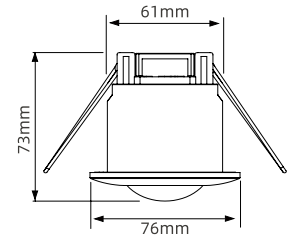

AK-S06

Power Source: 220-240V/AC 100-130V/AC 50/60Hz
Rated Load: Max. 1200W (220-240V/AC)
800W (100-130V/AC)
300W (220-240V/AC)
200W (100-130V/AC)
Detector Range: 360°
Detector Distance: 6m Max(<24° C)
Time Delay: 10sec±3sec ~7 min±2min (adjustable)
Ambient light: < 3-2000LUX (adjustable)