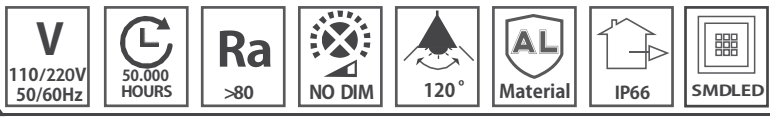

P.F. >0.5 CLASS I X >100.000 TIMES 25.000 HOURS INSTANT 100% SMD LED MATERIAL Plastic + Aluminium ON/OFF < 6" UV IR Hg

Ultra Slim

**APPLICATION**

**MOBIL DESIGN**  
Aluminum + DOB  
**2 YEARS**

Code	Power	CRI	LEDs	Lum. Flux	Lum. Efficiency	Size	PF	Pcs/ Outbox	Carton Size
AK-FL005/10	10W	80	SMD2835 12pcs	1100lm	110lm/W	11.1x8.8x1.1	0.9	80/1	33x21x28
AK-FL005/20	20W	80	SMD2835 24pcs	2200lm	110lm/W	14.5x11.1x1.2	0.9	60/1	38x33x17.5
AK-FL005/30	30W	80	SMD2835 36pcs	3300lm	110lm/W	17.5x13.4x1.4	0.9	40/1	38x31x20
AK-FL005/50	50W	80	SMD2835 60pcs	5500lm	110lm/W	21.1x16x1.5	0.9	24/1	46x19x24
AK-FL005/100	100W	80	SMD2835 120pcs	11000lm	110lm/W	31x23.5x2.5	0.9	10/1	33.5x28x25.5