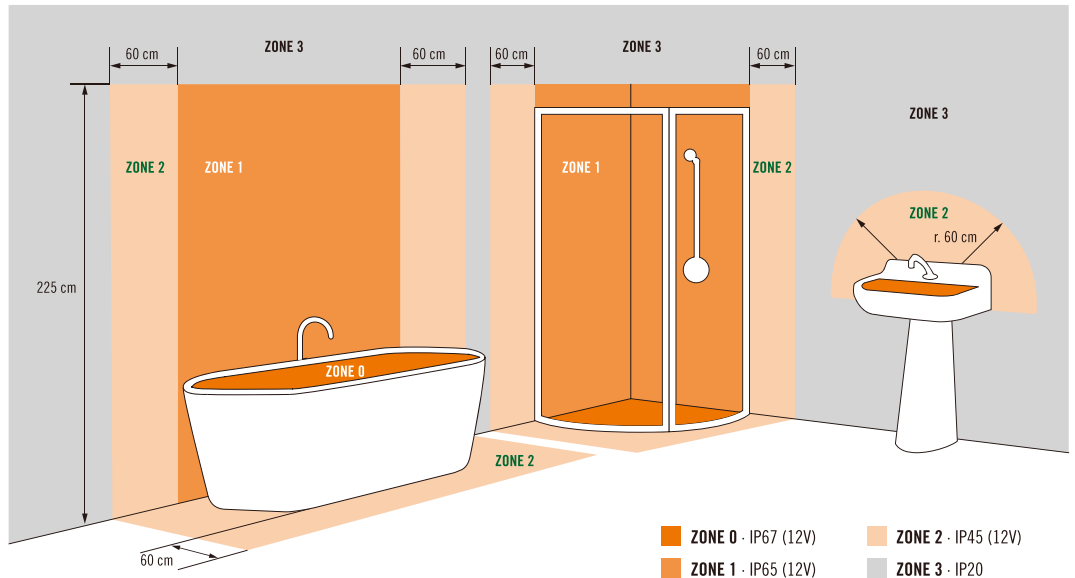

INGRESS PROTECTION (IP) TABLE

1st character : Protection level against solid objects		2nd character : Protection level against liquid ingress								
		Non protected	Water drops	15 water drops	Spraying water	Splashing water	Water jets	Powerful water jets	Temporary immersion	Continuous immersion
		0	1	2	3	4	5	6	7	8
Non protected	0	IP00	-	-	-	-	-	-	-	-
Solid objects Dia.>50mm	1	-	-	-	-	-	-	-	-	-
Solid objects Dia.>12.5mm	2	IP20	-	-	-	-	-	-	-	-
Solid objects Dia.>2.5mm	3	-	-	-	IP33	-	-	-	-	-
Solid objects Dia.>1mm	4	-	-	-	-	IP44	-	-	-	-
Dust protected	5	-	-	-	IP53	IP54	-	-	-	-
Dust tight	6	-	-	-	-	-	IP65	IP66	IP67	IP68

Zone 0 is inside the bath or shower itself. Any fitting used in this zone must be low voltage, (max 12v) and be rated at least IP67 which is total immersion proof.

Zone 1 is the area above the bath or shower to a height of 2.25m from the floor. In this zone a minimum rating of IP45 is required but it is generally accepted that IP65 is to be used.

Zone 2 is an area stretching 0.6m outside the perimeter of the bath and to a height of 2.25m from the floor. In this zone an IP rating of at least IP44 is required. In addition it is good practice to consider the area around a washbasin, within a 60cm radius of any tap to be considered as zone 2. There are lots of wall light options to cover your zone 2 areas. You will note that they have been installed quite high up, away from any splashing.

Outside Zones is anywhere outside zones 0, 1 and 2 (subject to specific limits) and where no water jet is likely to be used. There are no special