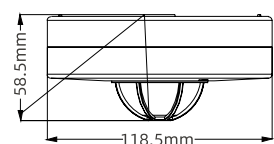

► **INFRARED MOTION SENSOR**

AK-S01A 1*detector

Power Source: 220-240V/AC 100-130V/AC 50/60Hz

Rated Load: Max. 1200W (220-240V/AC)
800W (100-130V/AC)
300W (220-240V/AC)
200W (100-130V/AC)

Detector Range: 360°

Detector Distance: 8m Max(<24° C)

Time Delay: 10±3 sec ~10 min±2min (adjustable)

Ambient light: < 3-daylight (adjustable)

AK-S01B 3*detector

Power Source: 220-240V/AC 100-130V/AC 50/60Hz

Rated Load: Max. 1200W (220-240V/AC)
800W (100-130V/AC)
300W (220-240V/AC)
200W (100-130V/AC)

Detector Range: 360°

Detector Distance: 16m Max(<24° C)

Time Delay: 10±3 sec ~10 min±2min (adjustable)

Ambient light: < 3-daylight (adjustable)

AK-S02A

Power Source: 220-240V/AC 100-130V/AC 50/60Hz

Rated Load: Max. 1200W (220-240V/AC)
800W (100-130V/AC)
300W (220-240V/AC)
200W (100-130V/AC)

Detector Range: 360°

Detector Distance: 6m Max(<24° C)

Time Delay: 10±2 sec ~7 min±2min (adjustable)

Ambient light: < 10-2000LUX (adjustable)