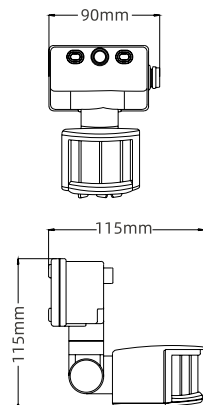

AK-S33A

Power source: 220~240V/AC 100~130V/AC 50/60Hz
Related load: Max: 1200W (220-240V/AC)
800W (100-130V/AC)
300W (220-240V/AC)
200W (100-130V/AC)
Control light: <5-2000Lux adjustable
Working time: 5sec-8min
Detection range: 180degree
Detection distance: 3-12m (adjustable)