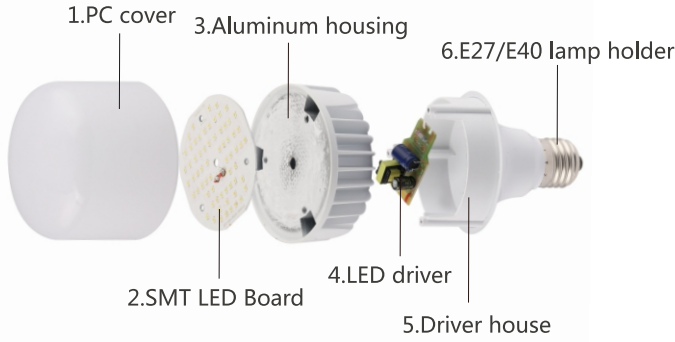

TORCH Aluminum

2 YEARS

Code	Power	Size	LEDs	Lum. Flux	Lum. Efficiency	CRI	PF	Pcs/ Outbox	Outbox Dimensions
AK-BT8020	20W	D80x150	SMD2835 24pcs	2100lm	105lm/W	80	0.5	40/1	42x34x32cm
AK-BT10030	30W	D100x180	SMD2835 36pcs	3150lm	105lm/W	80	0.5	40/1	53x43x42cm
AK-BT12040	40W	D120x210	SMD2835 48pcs	4200lm	105lm/W	80	0.5	25/1	63x63x25cm
AK-BT12050	50W	D120x210	SMD2835 63pcs	5250lm	105lm/W	80	0.5	25/1	63x63x25cm
AK-BT12060	60W	D120x220	SMD2835 75pcs	6300lm	105lm/W	80	0.5	15/1	63x39x26cm
AK-BT13575	75W	D135x258	SMD2835 96pcs	7875lm	105lm/W	80	0.5	8/1	57x29x30cm
AK-BT150100	100W	D150x273	SMD2835 120pcs	10500lm	105lm/W	80	0.5	8/1	63x32x30cm

UFO Aluminum/glued driver

2 YEARS

Code	Power	Size	LEDs	Lum. Flux	Lum. Efficiency	CRI	PF	Pcs/ Outbox	Outbox Dimensions
AK-BU13030	30W	D130x138	SMD2835 36pcs	3150lm	105lm/W	80	0.5	24/1	51x45x27cm
AK-BU15050	50W	D150x160	SMD2835 63pcs	5250lm	105lm/W	80	0.5	24/1	59x51x31cm
AK-BU17570	70W	D175x150	SMD2835 86pcs	7350lm	105lm/W	80	0.5	18/1	55x47x37cm
AK-BU235100	100W	D234x152	SMD2835 121pcs	10500lm	105lm/W	80	0.5	12/1	49x47x48cm