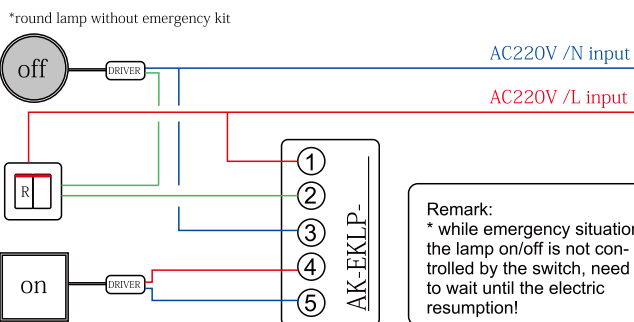

EMERGENCY KIT 40W

- Testbutton   AK-EKLP-40
- ① 220Vin-L   Typeof lamp: LED PANEL
- ② 220Vswitch   Emergency power: full power as lamp, maxload 50W
- ③ 220Vin-N   Input: 85-265V   Output: 85-265V
- ④ 220Vout-L   Battery pack: 18650 A grade lithium battery 11.1V
- ⑤ 220Vout-N   Duration time: ..... 1H for 40W
- Reset button   *Authorised Person only!

Read more on <http://www.aikolight.com>