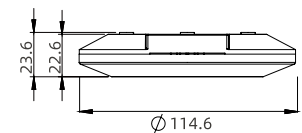

AK-S08A

Power Source: 220-240V/AC 100-130V/AC 50/60Hz
Rated Load: Max. 2000W (220-240V/AC)
1000W (100-130V/AC)
1000W (220-240V/AC)
500W (100-130V/AC)
Detector Range: 360°
Detector Distance: 6m Max(<24° C)
Time Delay: 10sec±3sec ~7 min±2min (adjustable)
Ambient light: < 3-2000LUX (adjustable)