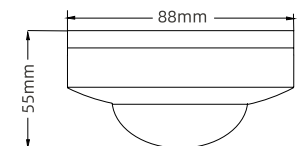

AK-S03b 3* detector

Power Source: 220-240V/AC 100-130V/AC 50/60Hz
Rated Load: Max. 1200W (220-240V/AC)
800W (100-130V/AC)
300W (220-240V/AC)
200W (100-130V/AC)

Detector Range: 360°
Detector Distance: 16m Max(<24° C)
Time Delay: 10sec±3sec ~7min±2min (adjustable)
Ambient light: < 3-2000LUX (adjustable)