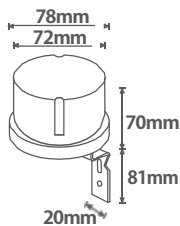

**PHOTOSENSOR
PHS-4**