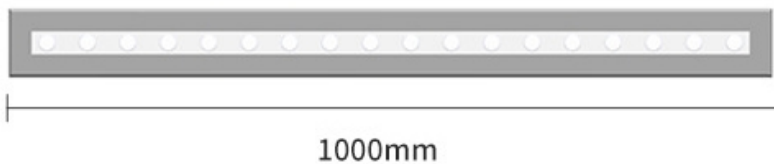

UNDERGROUND
Aluminum + IP Driver

2 YEARS

LED BY
bridgelux

Power:	1W/ 4W/ 9W/ 16W/ 24W/ 36W
Voltage:	AC85-265V / DC12V / DC24V
Specification:	
CCT:	2200K/3000K/4000K/6500K/yellow/red/blue/green/RGB
LED:	BRIDGELUX
Material:	Die-casting Aluminum + stainless steel
Protection grade:	IP65
Beam angle:	8° /15° /25° /30° /45° /60° /90°