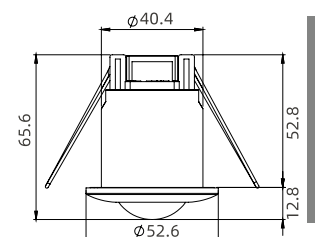

AK-S05

Power Source: 220-240V/AC 100-130V/AC 50/60Hz
Rated Load: Max. 800W (220-240V/AC)
400W (100-130V/AC)
200W (220-240V/AC)
100W (100-130V/AC)

Detector Range: 360°
Detector Distance: 6m Max(<24° C)
Time Delay: 8sec±3sec ~7min±2min (adjustable)
Ambient light: < 3-2000LUX (adjustable)