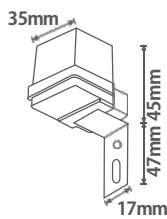

**PHOTOSENSOR
PHS-1**