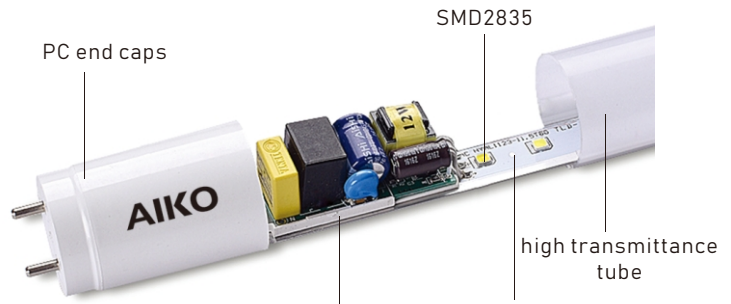

LED BATTEN

PVC + PC

2 YEARS

Code	Power	Size	LEDs	Lum. Flux	Lum. Efficiency	CRI	PF	Pcs/ Outbox	Outbox Dimensions
AK-T8PBT0609	9W	600x26mm	SMD2835 48pcs	945lm	105lm/W	80	0.5	30/1	63x23x18cm
AK-T8PBT0914	14W	900x26mm	SMD2835 72pcs	1470lm	105lm/W	80	0.5	30/1	93x23x18cm
AK-T8PBT1218	18W	1200x26mm	SMD2835 96pcs	1890lm	105lm/W	80	0.5	30/1	123x23x18cm
AK-T8PBT1522	22W	1500x26mm	SMD2835 120pcs	2310lm	105lm/W	80	0.5	30/1	153x23x18cm

LED TUBE

Glass / Plastic

2 YEARS

Code	Power	Size	LEDs	Lum. Flux	Lum. Efficiency	CRI	PF	Pcs/ Outbox	Outbox Dimensions
AK-T8G0609	9W	0.6	SMD2835 48pcs	735lm	105lm/W	80	0.5	30/1	64x20x17.5cm
AK-T8G0914	14W	0.9	SMD2835 72pcs	1050lm	105lm/W	80	0.5	30/1	94x20x17.5cm
AK-T8G1218	18W	1.2	SMD2835 96pcs	735lm	105lm/W	80	0.5	30/1	124x20x17.5cm
AK-T8G1230	30W	1.2	SMD2835 56pcs	1050lm	105lm/W	80	0.5	30/1	124x20x17.5cm
AK-T8G1522	22W	1.5	SMD2835 120pcs	735lm	105lm/W	80	0.5	30/1	154x20x17.5cm
AK-T8P0609	9W	0.6	SMD2835 48pcs	1050lm	105lm/W	80	0.5	30/1	64x20x17.5cm
AK-T8P0914	14W	0.9	SMD2835 72pcs	735lm	105lm/W	80	0.5	30/1	94x20x17.5cm
AK-T8P1218	18W	1.2	SMD2835 96pcs	1050lm	105lm/W	80	0.5	30/1	124x20x17.5cm
AK-T8P1522	22W	1.5	SMD2835 120pcs	735lm	105lm/W	80	0.5	30/1	154x20x17.5cm