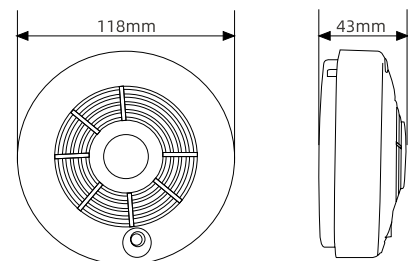

DC power: power:DC 9V
Static Current: <10uA
Alarm Current:<10mA
Alarm sonority:> 85 db (3m)

AK-SM68N